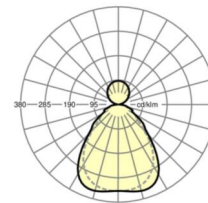

MECHANICS

Housing colour	silver grey/white aluminium RAL 9006
Dimensions (LxWxH/DxH)	1558mm x 321mm x 24mm
Weight (net)	6kg
Type of installation	Pendant individual mounting, Pendant light strip mounting

Dimensions

L	1558 mm	Length
B	321 mm	Width
H	24 mm	Height
A1	900 mm	Mounting distance single mounting
P min	150 mm	Minimum suspension length
P max	1900 mm	Maximum suspension length

DEEP-LINK

<https://www.regiolux.de/en/article/46205014175>